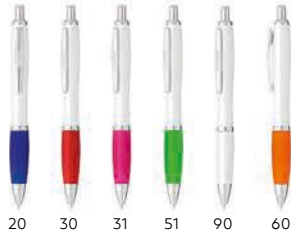

Balzac Pro / 10.104

PLASTIC BALL PEN

Ink color: blue Size: Ø 1.3 x 14 cm Packing: 1000/50
Recommended print type: pad printing