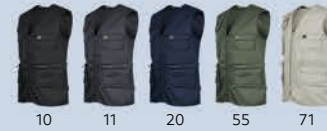

Trigger / 58.062

WORKWEAR MULTI-POCKET VEST

Sizes: S, M, L, XL, XXL, 3XL
Fabric: twill, 190 g/m²
Composition: 1. outshell - 65% polyester, 35% cotton
2. lining - 100% polyester
Packing: 25/1
Recommended print type: screen printing, transfer printing, embroidery