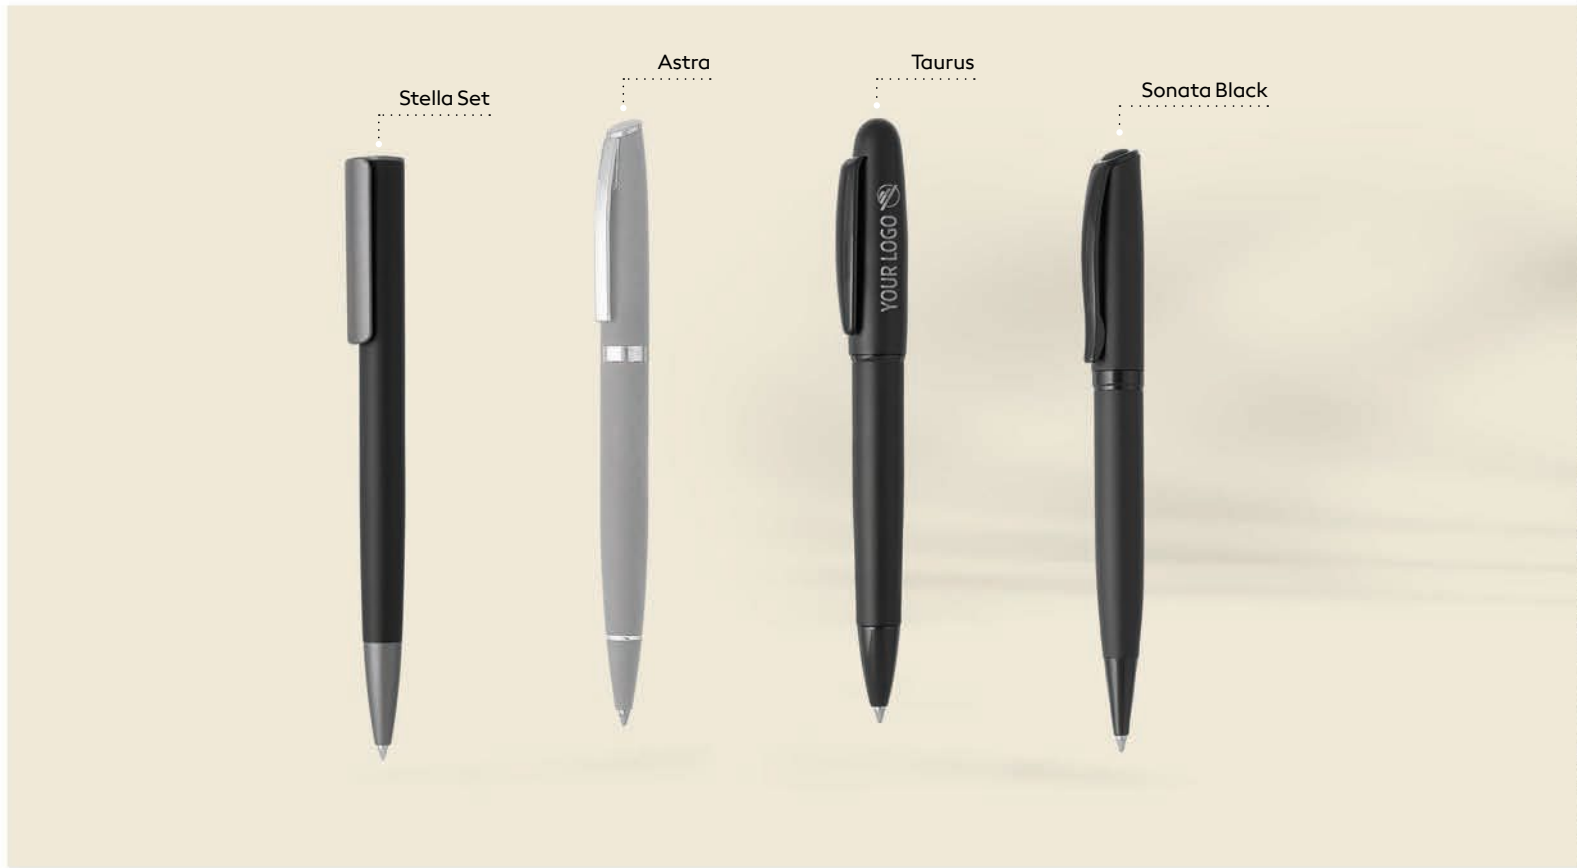

Stella Set / 14.157

METAL BALL PEN IN A GIFT BOX

Ink color: blue Box size: 179 x 4.2 x 2.1 cm Packing: 100/10/1 Recommended pen print type: digital printing, laser engraving

Astra / 14.153.12

METAL BALL PEN IN A GIFT BOX

Ink color: blue Box size: 17.2 x 3.2 x 2.1 cm Packing: 200/25/1 Recommended pen print type: digital printing, laser engraving

Taurus / 14.159.10

REGENT METAL BALL PEN IN A GIFT BOX

Ink color: blue Box size: 19.5 x 4.1 x 3 cm Packing: 100/1 Recommended pen print type: laser engraving

Sonata Black / 14.160.10

REGENT METAL BALL PEN IN A GIFT BOX

Ink color: blue Box size: 19.5 x 4.1 x 3 cm Packing: 100/1 Recommended pen print type: laser engraving