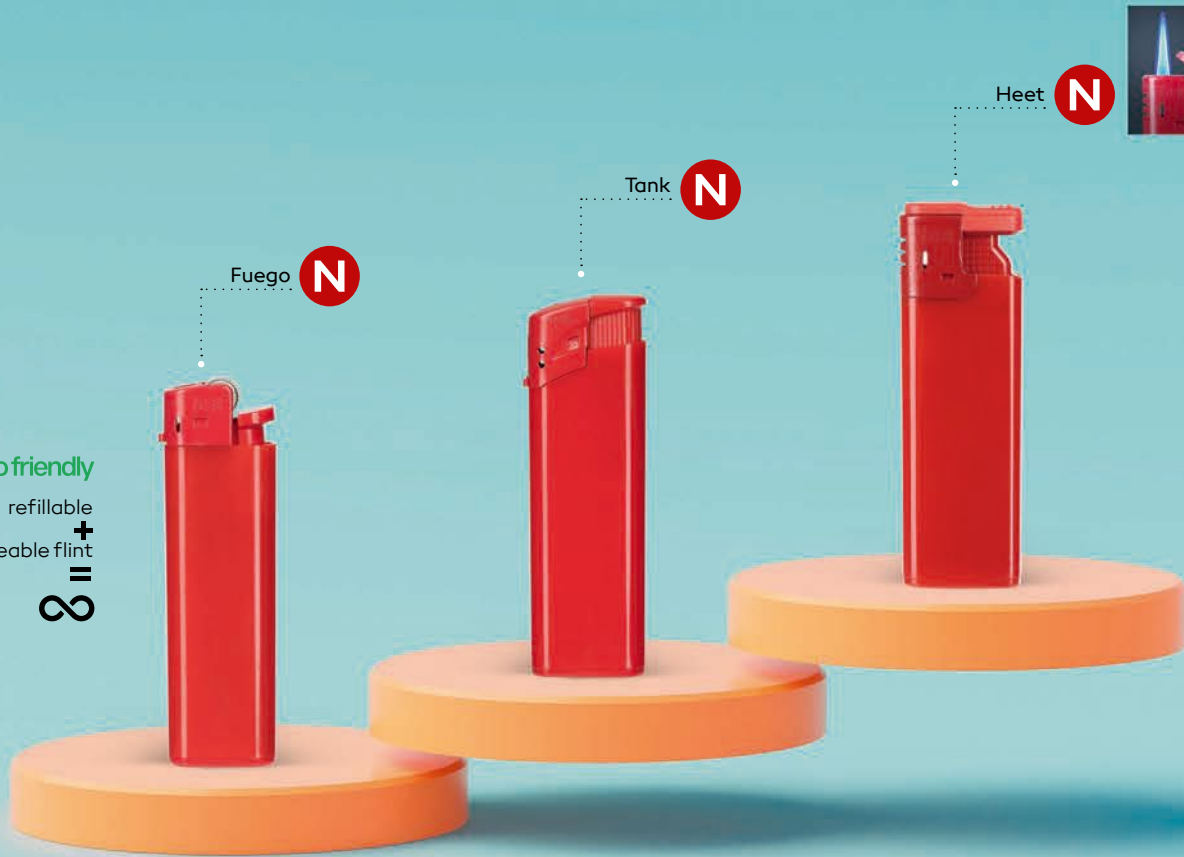

### Iscra / 20.051

PLASTIC ELECTRONIC LIGHTER

Size: 8.2 x 2.6 x 1.2 cm Packing: 1000/50

Recommended print type: screen printing, pad printing, digital printing

refillable  
+  
replaceable flint  
∞

**Fuego / 21.010**