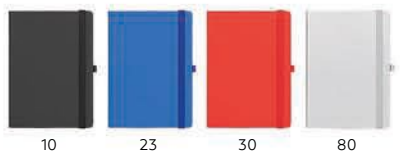

Oslo B5 / 34.461

B5 NOTEBOOK

Book block: printed on white offset paper 80 g/m², 192 lined pages
Cover material: thermo sensitive PU Size: 17.4 x 24.4 cm Packing: 20
Recommended print type: screen printing, digital printing, foil stamping, hot stamping, laser engraving