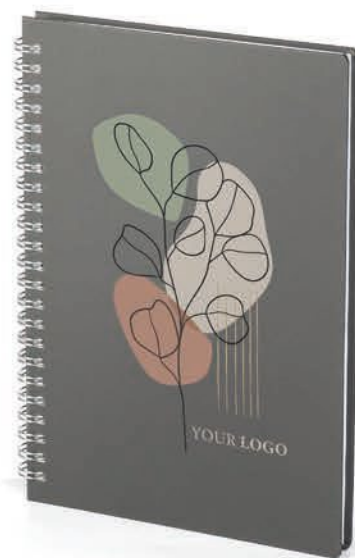

Mondo Wire / 34.326

A5 NOTEBOOK

Book block: printed on white offset paper 80 g/m², 192 lined pages
Cover material: thermo sensitive PU Size: 16.6 x 21.6 cm Packing: 10
Recommended print type: screen printing, digital printing, foil stamping, hot stamping, laser engraving

Gratz / 34.328

A5 WIRE-O NOTEBOOK

Book block: printed on white offset paper 80 g/m², 160 lined pages
Cover material: vinyl Size: 15.4 x 21 cm Packing: 20
Recommended print type: screen printing, digital printing, foil stamping