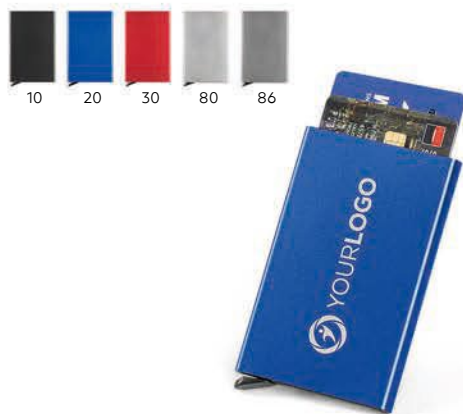

Armor / 34.269

CARD HOLDER WITH RFID PROTECTION
Material: aluminum Size: 9.5 x 6.3 x 0.9 cm Packing: 120/1
Recommended print type: laser engraving