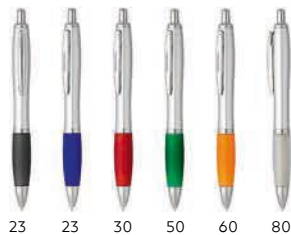

**Balzac / 10.103**

PLASTIC BALL PEN

Ink color: blue Size: Ø 1.3 x 14 cm Packing: 1000/50  
Recommended print type: pad printing

**Balzac Pro / 10.104**

PLASTIC BALL PEN

Ink color: blue Size: Ø 1.3 x 14 cm Packing: 1000/50  
Recommended print type: pad printing