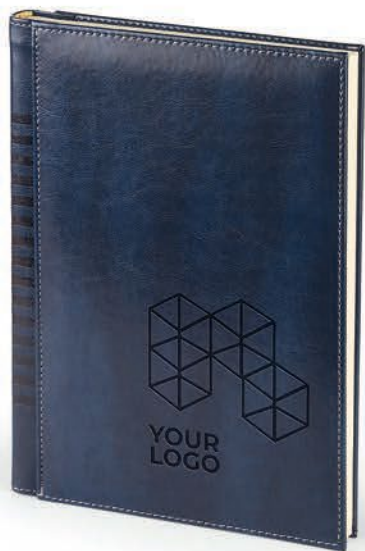

5th Avenue / 60.904

B5 AGENDA IN A GIFT BOX

Book block: printed on ivory offset paper 80 g/m², 224 lined pages
Cover material: thermo sensitive PU Size: 17.5 x 24.5 cm Packing: 10
Recommended print type: screen printing, digital printing, foil stamping, hot stamping, laser engraving