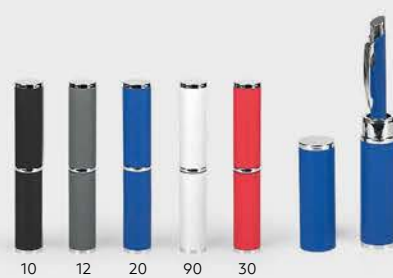

10 12 20 90 30

Harmony Soft / 14.151

METAL BALL PEN IN A METAL GIFT TUBE
Ink color: blue Box size: Ø 2.3 x 14.9 cm Packing:
200/25 Recommended pen print type: digital
printing, laser engraving