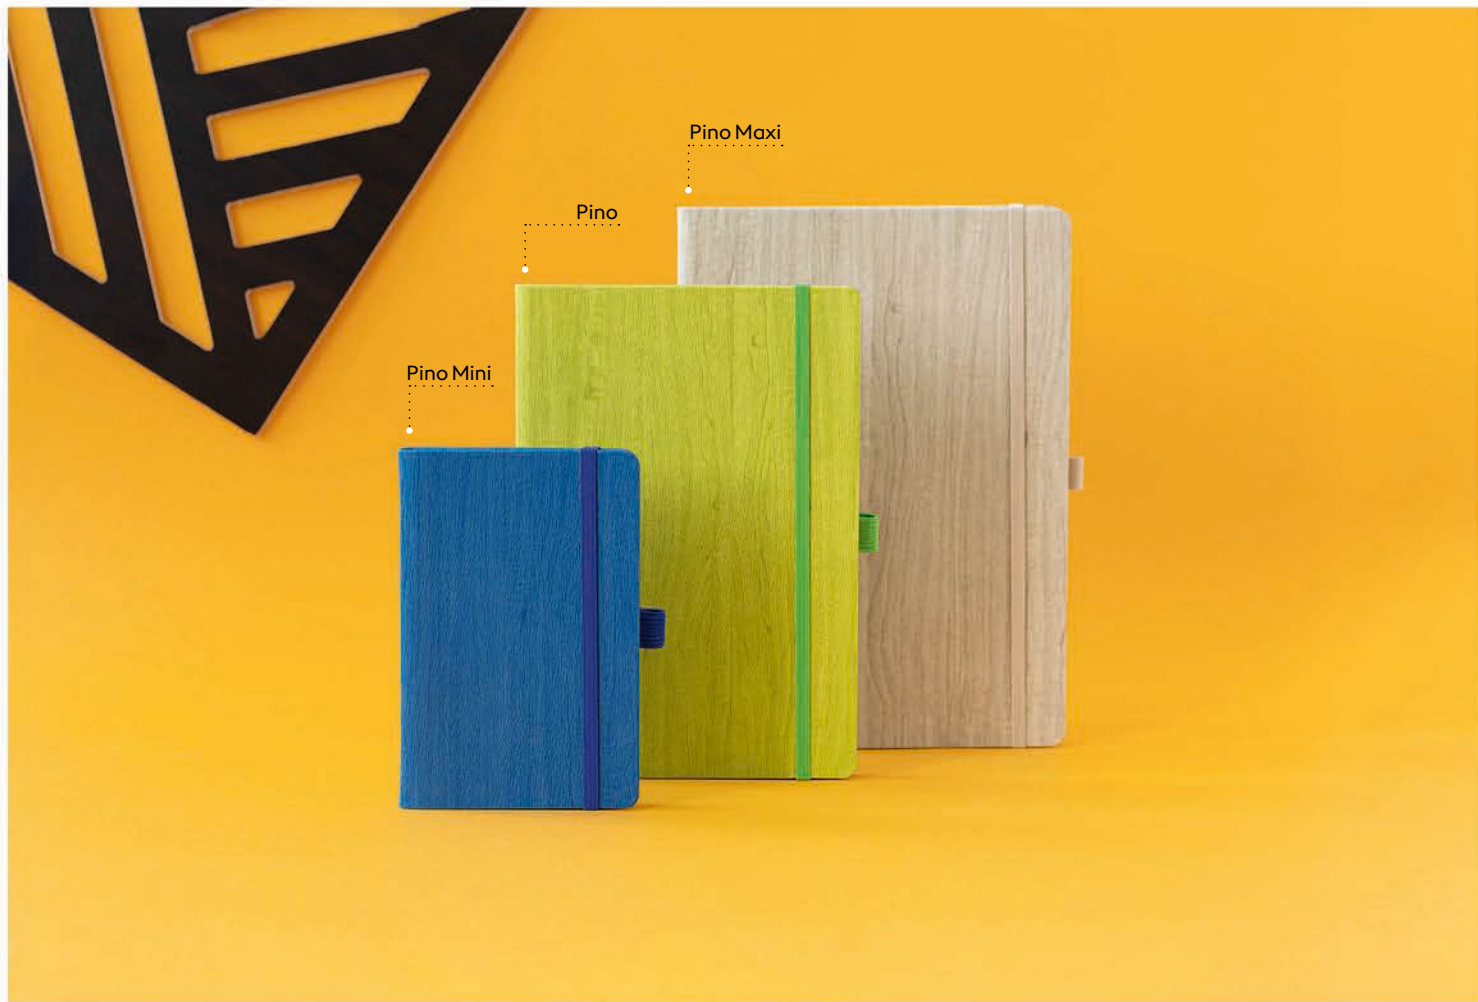

OFFICE

**Memento / 34.642**

A5 NOTEBOOK

Book block: printed on ivory offset paper 80 g/m<sup>2</sup>, 192 lined pages  
 Cover material: fabric Size: 13.5 x 21.5 cm Packing: 20  
 Recommended print type: screen printing, transfer printing