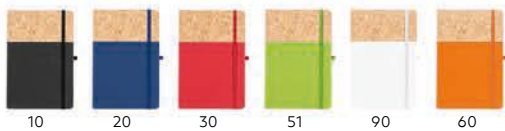

Note Cork / 34.538

A5 NOTEBOOK

Book block: printed on ivory offset paper 70 g/m², 160 lined pages
Cover material: PU Size: 14 x 21 cm Packing: 20
Recommended print type: digital printing, hot stamping