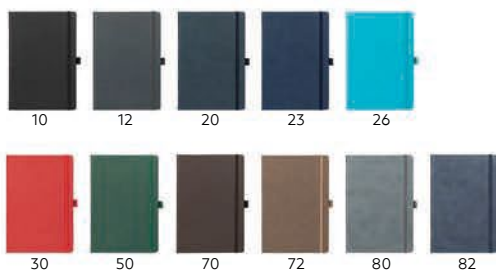

Dallas / 34.474

A5 NOTEBOOK

Book block: printed on ivory offset paper 80 g/m², 192 lined pages
Cover material: thermo sensitive PU Size: 14.4 x 21.4 cm Packing: 20
Recommended print type: screen printing, digital printing, hot stamping, laser engraving