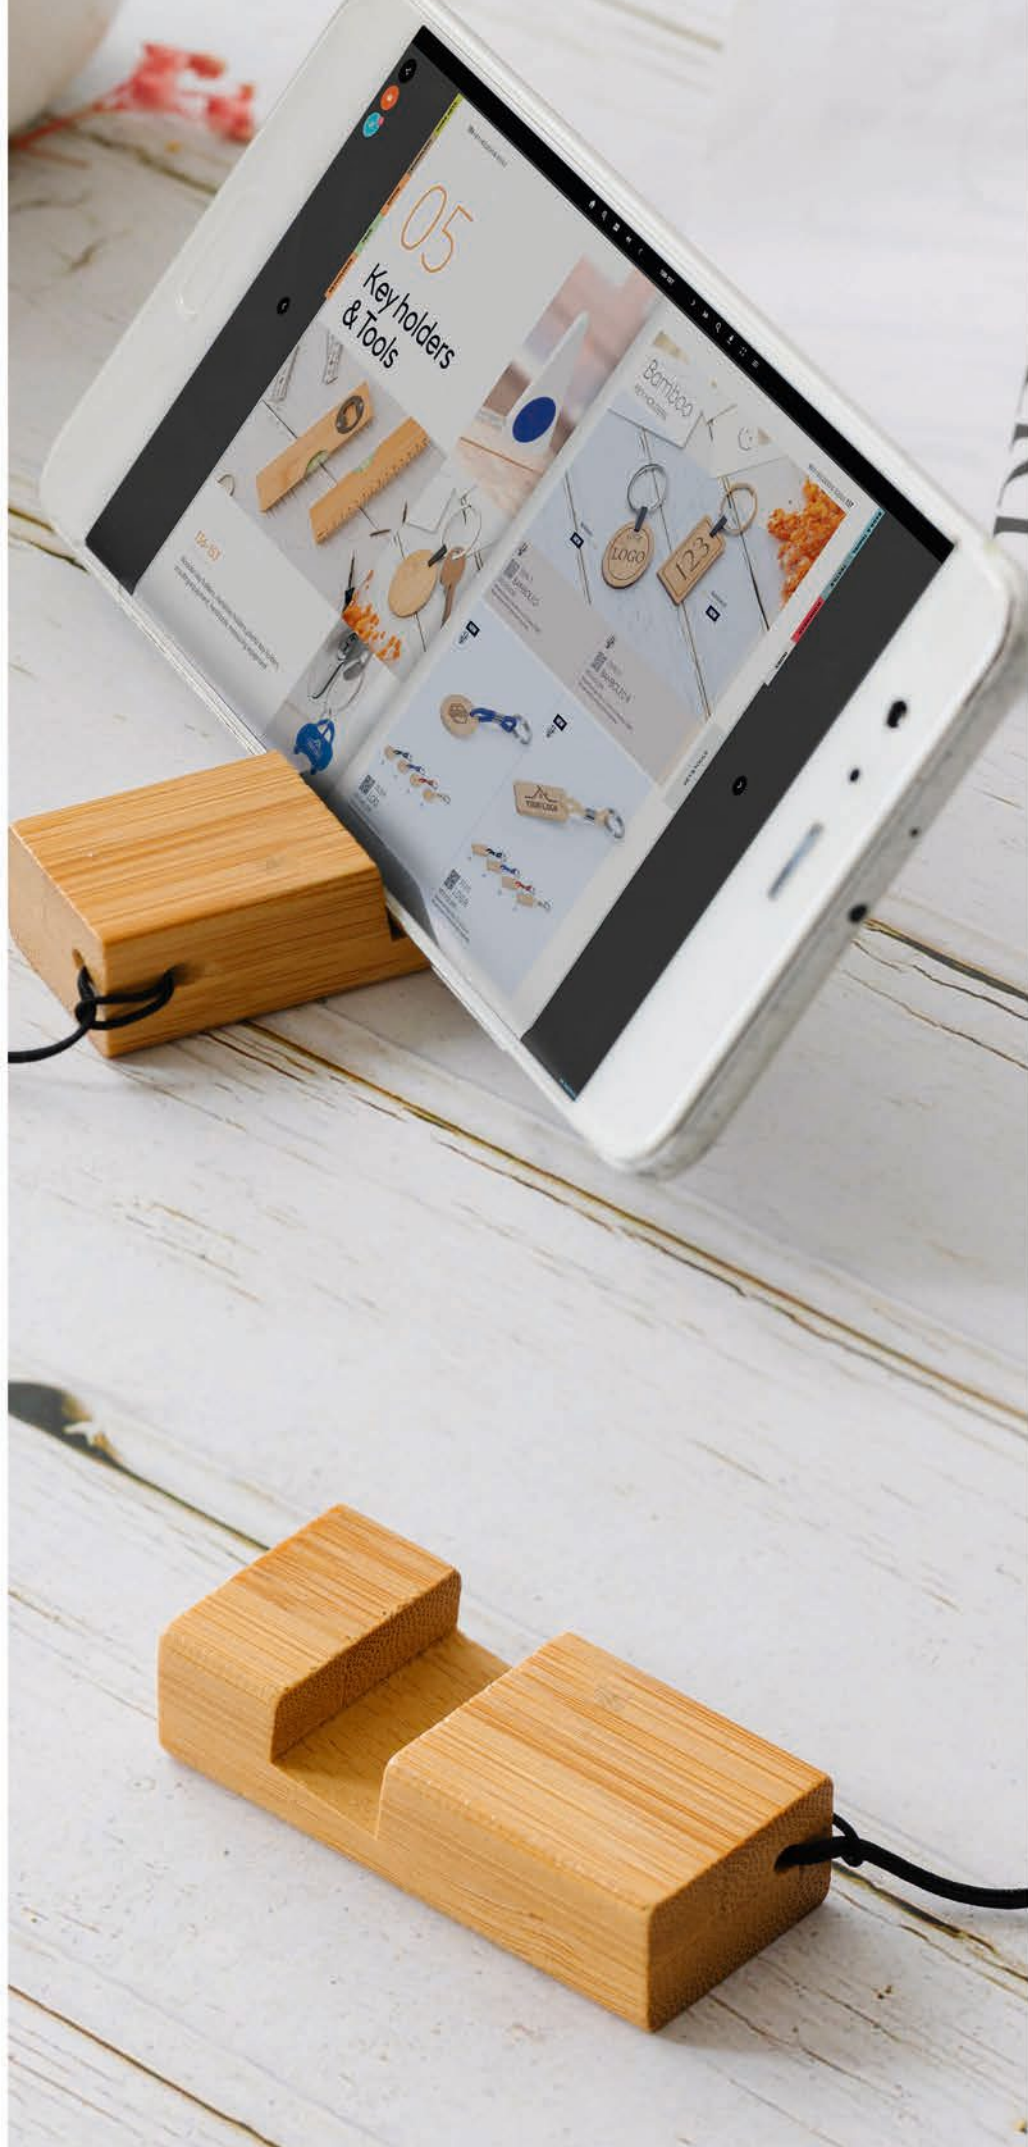

05

KEY HOLDERS & TOOLS

■ Metal key holders, plastic key holders, wooden key holders, measuring equipment, scouting equipment, hand tools