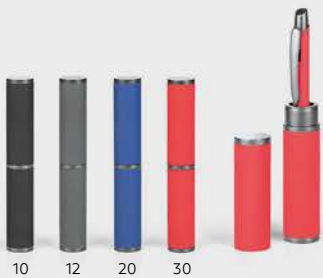

10 12 20 30

Orion Soft / 14.155

METAL BALL PEN IN A METAL GIFT TUBE
Ink color: blue Box size: Ø 2.3 x 14.9 cm Packing:
200/25 Recommended pen print type: digital
printing, laser engraving