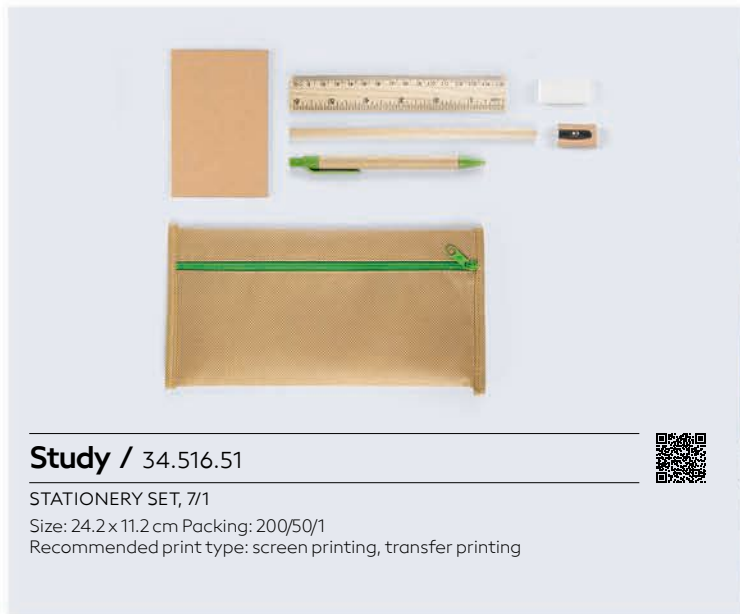

Study / 34.516.51

STATIONERY SET, 7/1
Size: 24.2 x 11.2 cm Packing: 200/50/1
Recommended print type: screen printing, transfer printing