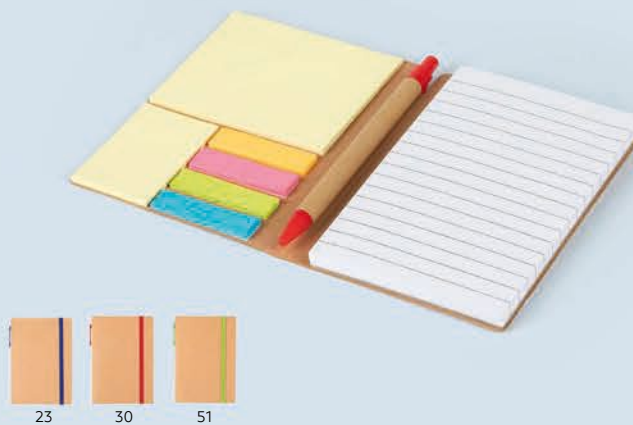

Snap / 34.607

MAGNETIC NOTE SET

Size: 10 x 14 cm Packing: 200/50/1

Recommended print type: screen printing

Ozone / 34.390

NOTE SET

Size: 14.2 x 10 x 1.1 cm Packing: 100/50/1

Recommended print type: screen printing