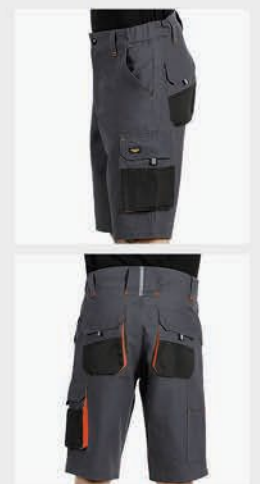

Hammer Stretch Bermuda / 58.122

WORKWEAR BERMUDA

Sizes: S (48), M (50), L (52), XL (54), XXL (56), 3XL (58), 4XL (60)

Fabric: canvas, 260 g/m²

Composition: 59% cotton, 39% polyester, 2% elastane

Packing: 20/1

Recommended print type: screen printing, transfer printing, embroidery