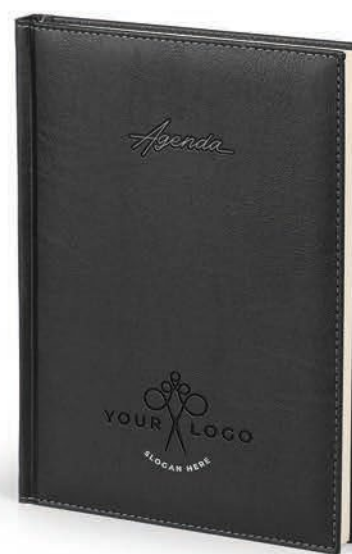

London / 60.939

B5 AGENDA

Book block: printed on ivory offset paper 80 g/m², 224 lined pages
Cover material: thermo sensitive PU Size: 17.5 x 24.5 cm Packing: 10
Recommended print type: screen printing, digital printing, hot stamping, laser engraving