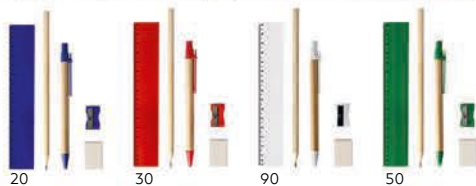

Level20 / 34.435.71

RULER, 20 cm
Size: 23 x 4 x 0.3 cm Packing: 1000/25 Recommended print type: screen printing, pad printing, laser engraving

Class / 34.457

STATIONERY SET, 5/1
Size: 19.7 x 3.4 x 1.2 cm Packing: 400/100/1
Recommended print type: digital printing