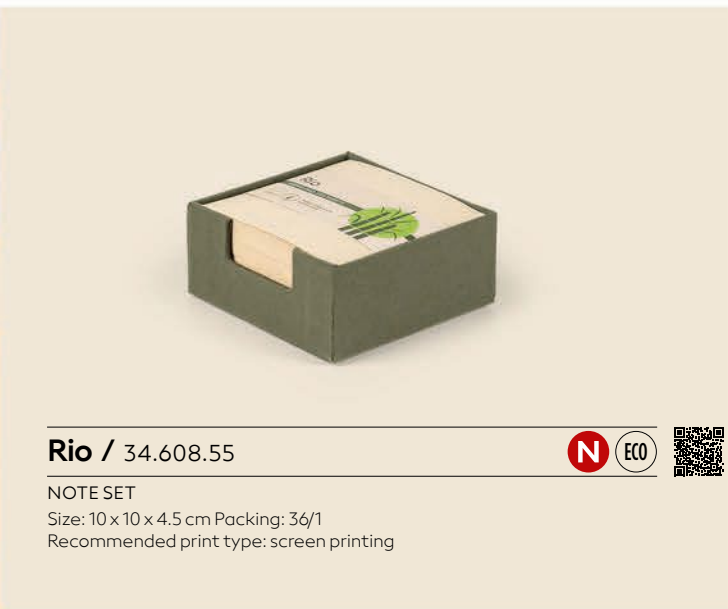

Rio / 34.608.55

NOTE SET
Size: 10 x 10 x 4.5 cm Packing: 36/1
Recommended print type: screen printing