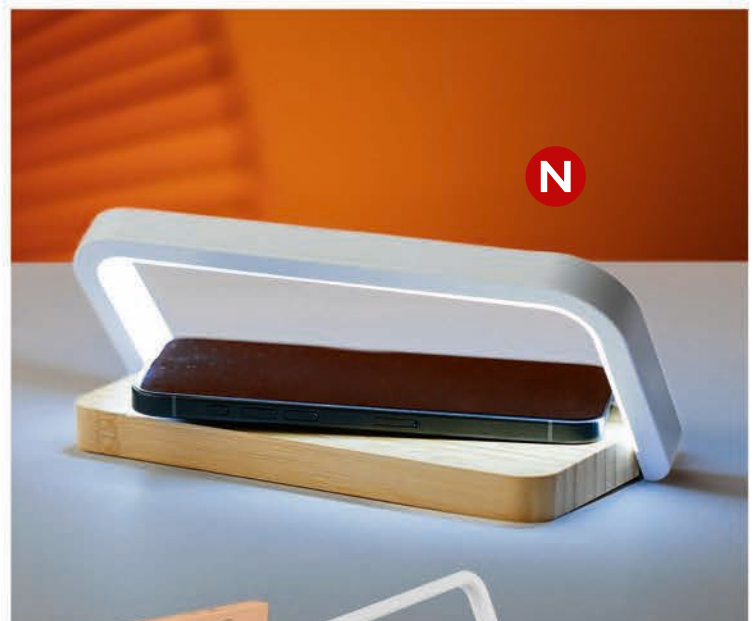

Corner / 30.060.71

LCD CLOCK WITH WIRELESS CHARGER, 15W
Material: bamboo Size: 16 x 7.5 x 3 cm Packing: 60/1
Recommended print type: screen printing, pad printing, laser engraving