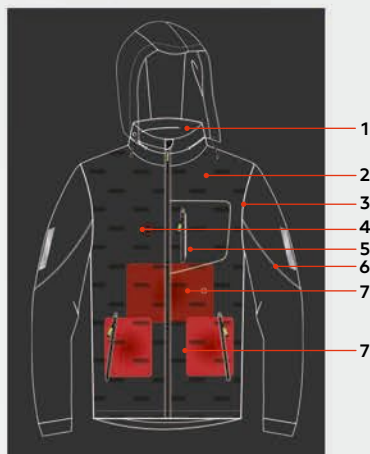

# Thermo JACKET

\*Power bank is not included

- 1 concealed hood inside the collar
- 2 sorona® padding
- 3 flexible sleeves
- 4 controls switch
- 5 external pockets
- 6 reflective print
- 7 heating panels