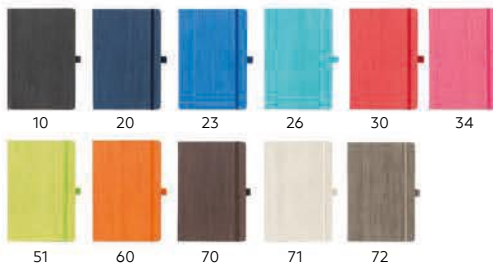

Pino / 34.232

A5 NOTEBOOK

Book block: printed on ivory offset paper 80 g/m², 192 lined pages
Cover material: thermo sensitive PU Size: 14.4 x 21.4 cm Packing: 20
Recommended print type: digital printing, hot stamping