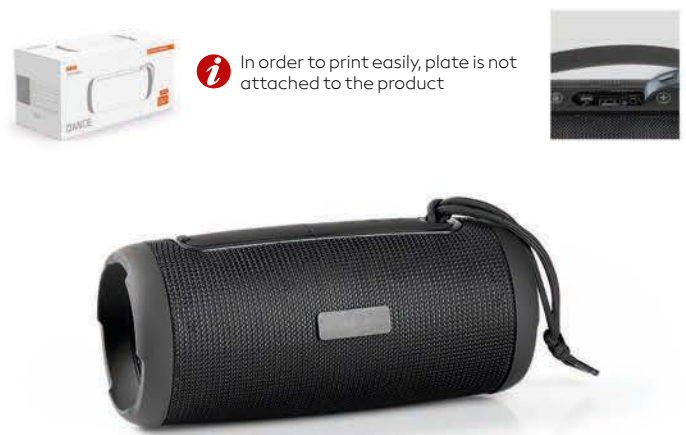

i In order to print easily, plate is not attached to the product

Dance / 37.794.10

BLUETOOTH SPEAKER, 2 X 5W
Size: Ø 7.5 x 18.5 cm Packing: 20/1
Recommended print type: laser engraving, digital printing