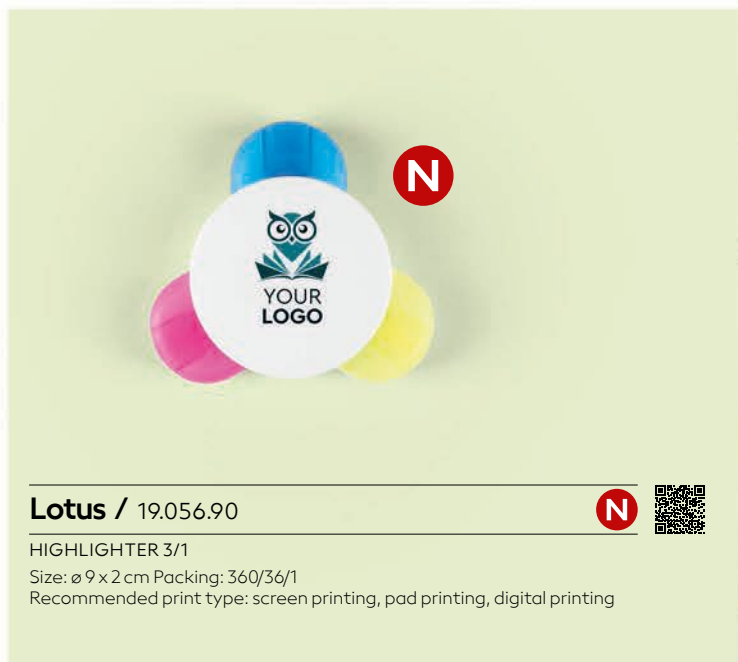

Size: 28.7 x 23.4 x 4.6 cm Packing: 20/1  
 Recommended print type: digital printing,  
 laser engraving

**Editor / 34.481.71**

KIDS ECO

COLOR PENCILS, 6/1

Size: Ø 2.9 x 13.5 cm Packing: 240/12/1  
 Recommended print type: laser engraving

**Create / 34.378**

KIDS

COLORED PENCILS WITH SHARPENER, 7/1

Size: Ø 2.5 x 10.3 cm Packing: 500/25  
 Recommended print type: pad printing

**Pastel / 34.517**

KIDS ECO

COLOR PENCILS, 6/1

Size: Ø 2.7 x 18.9 cm Packing: 300/50/1  
 Recommended print type: pad printing