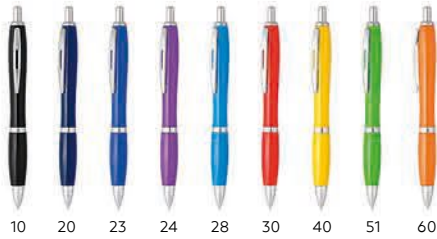

Balzac C / 10.163

PLASTIC BALL PEN

Ink color: blue Size: Ø 1.3 x 14 cm Packing: 1000/50
Recommended print type: pad printing