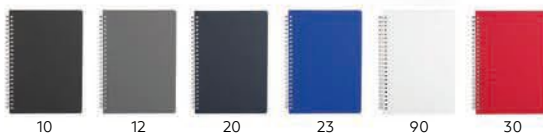

Mondo Wire / 34.326

A5 NOTEBOOK

Book block: printed on white offset paper 80 g/m², 192 lined pages
Cover material: thermo sensitive PU Size: 16.6 x 21.6 cm Packing: 10
Recommended print type: screen printing, digital printing, foil stamping, hot stamping, laser engraving

Gratz / 34.328

A5 WIRE-O NOTEBOOK

Book block: printed on white offset paper 80 g/m², 160 lined pages
Cover material: vinyl Size: 15.4 x 21 cm Packing: 20
Recommended print type: screen printing, digital printing, foil stamping