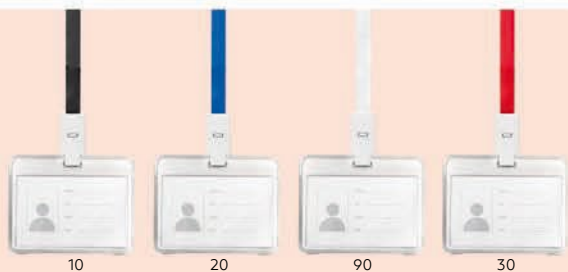

## Fridge magnets collection

**Ego / 35.144**

PLASTIC ID CARD HOLDER WITH LANYARD  
 Size: 9.7 x 7.7 x 0.7 cm Size: 384/48  
 Recommended print type: digital printing

**Holding / 35.138**

PLASTIC ID CARD HOLDER WITH LANYARD  
 Size: 9.7 x 7.7 x 0.7 cm Packing: 384/48  
 Recommended print type: digital printing