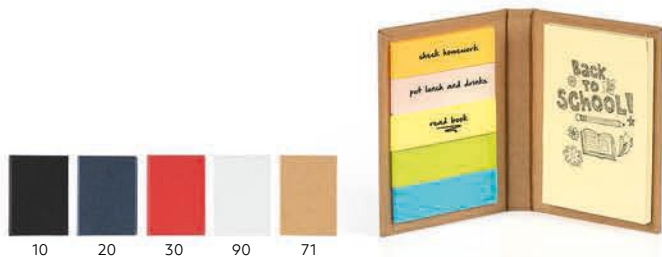

**Icon / 34.358**

NOTE SET

Size: 6.3 x 8.6 x 1.3 cm Packing: 320/40  
Recommended print type: screen printing, digital printing

**Bright / 34.599.90**

NOTE SET

Size: 10.2 x 9.1 x 0.4 cm Packing: 400/200/1  
Recommended print type: screen printing