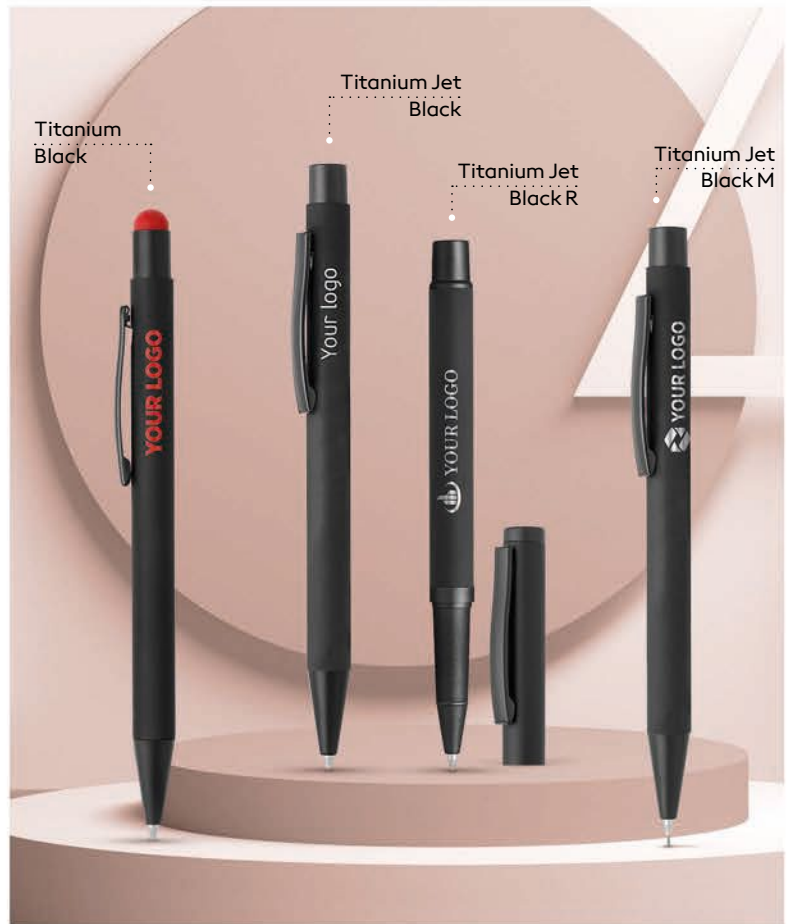

Armada Gold

The result of laser engraving is matching stylus color

Titanium Black / 11.066

METAL TOUCH BALL PEN

Ink color: blue Size: Ø 1x 14.2 cm Packing: 600/50
Recommended print type: digital printing, laser engraving

10 23 30 51 90 80

Titanium Jet Black / 11.076.10

METAL BALL PEN

Ink color: blue Size: Ø 1x 13.5 cm Packing: 600/50
Recommended print type: digital printing, laser engraving

Titanium Jet Black R / 11.078.10

METAL ROLLER PEN

Ink color: blue Size: Ø 1x 13.7 cm Packing: 600/50
Recommended print type: digital printing, laser engraving

Titanium Jet Black M / 11.077.10

METAL MECHANICAL PENCIL

Size: Ø 1x 13.5 cm Packing: 600/50
Recommended print type: digital printing, laser engraving