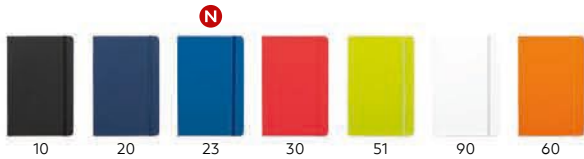

Note / 34.367

A5 NOTEBOOK

Book block: printed on white offset paper 70 g/m², 160 lined pages
Cover material: PU Size: 14.2 x 21.2 cm Packing: 50
Recommended print type: screen printing, digital printing, foil stamping, hot stamping, laser engraving