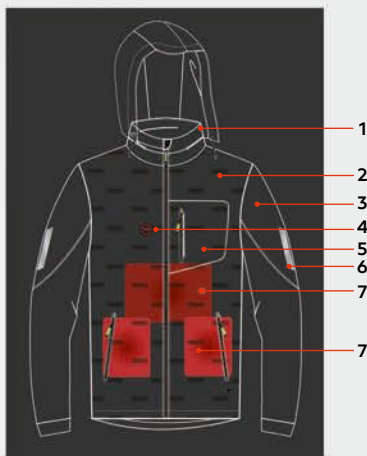

# Thermo JACKET

\*Power bank is not included

- 1 concealed hood inside the collar
- 2 sorona® padding
- 3 flexible sleeves
- 4 controls switch
- 5 external pockets
- 6 reflective print
- 7 heating panels