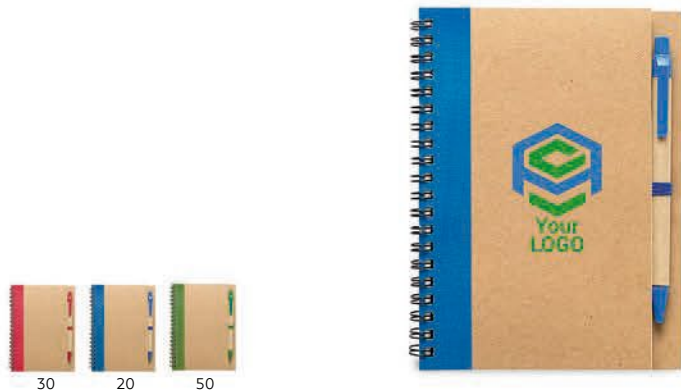

Verde / 34.066

NOTEBOOK WITH PEN

Size: 18 x 13 x 1.3 cm Packing: 50/25/1 Recommended print type: screen printing