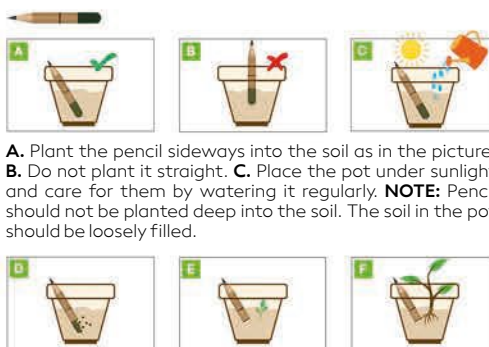

A. Plant the pencil sideways into the soil as in the picture. **B.** Do not plant it straight. **C.** Place the pot under sunlight and care for them by watering it regularly. **NOTE:** Pencil should not be planted deep into the soil. The soil in the pot should be loosely filled.

D. The capsule gets dissolved and begins to expose. **E.** After 5-7 days, the seeds begin to germinate and form a sprout. **F.** After 10-12 days, the sprout grows into a plant.

Life / 12.008

WOODEN PENCIL HB
Size: Ø 0.7 x 18.2 cm Packing: 1000/50
Recommended print type: pad printing,
laser engraving

12.008.01	MINT
12.008.03	LAVANDER
12.008.04	BASIL