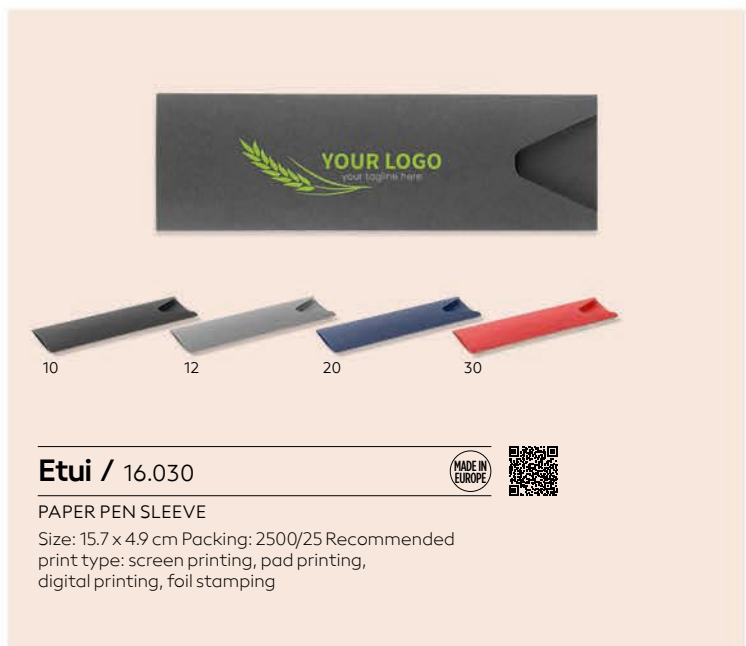

METAL BALL PEN

Ink color: blue Size: Ø 1.2 x 14 cm Packing: 500/50  
Recommended print type: pad printing, laser engraving

10 20 30 90 80

**Albergo / 11.059**

METAL TOUCH BALL PEN

Ink color: blue Size: Ø 0.8 x 13.6 cm Packing: 1000/50  
Recommended print type: pad printing