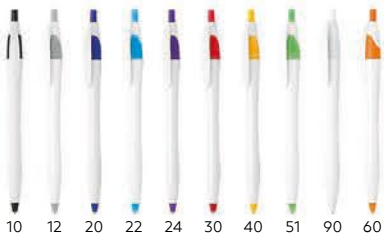

MAXEMA PLASTIC BALL PEN

Ink color: blue Size: Ø 1.1 x 13.5 cm Packing: 1000/100  
Recommended print type: pad printing, digital printing

10 23 24 26 30 31 51 53 90 60

**505C / 10.190**

PLASTIC BALL PEN

Ink color: blue Size: Ø 11 x 13.7 cm Packing: 1000/50  
Recommended print type: pad printing